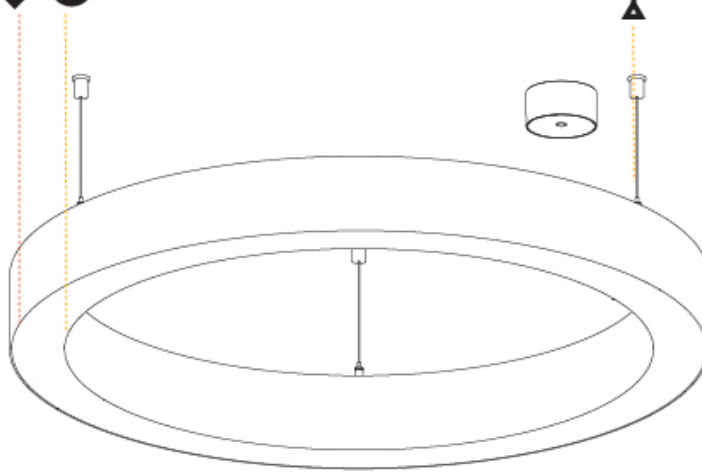

Ø 670mm 26 3/8"

Ø 800mm 31 1/2"

PROJECT	_____
TYPE	_____
SPECIFIER	_____
QUANTITY	_____
DATE	_____

For Color / Finish Chart & Symbology see Appendix or product page downloadable area.

°K

Dimming	DP	DV	
	Phase	0-10V	
Color Temperature	30K	35K	°K
	3000K	3500K	
Diffuser	01	02	D
	Opal	Micro-Prism	
Suspension Cable Color and Length	..05	..10	
	2000	6000	