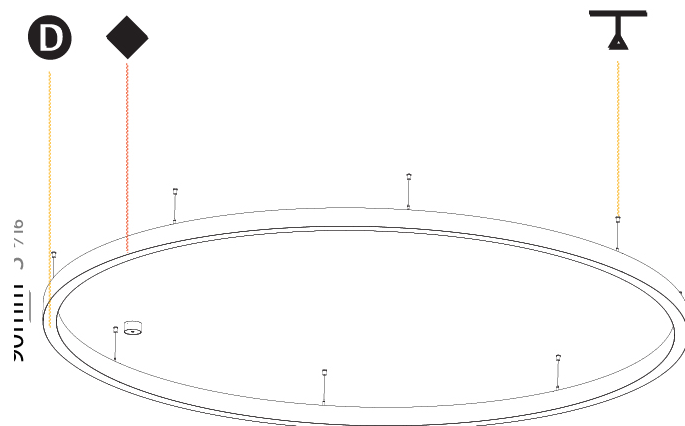

GENERAL

Series: Glorious
Subseries: Glorious Slim
Brand: Prolicht
Division: Architectural
Mounting Type: Suspension
Mounting Location: Ceiling
Subcategory: Ambient

PHYSICAL

Shape: Round
Diameter (mm): 3000
Diameter (in): 118 1/8
Height (mm): 90
Height (in): 3 9/16
Max. Overall Height (mm): 2090
Max. Overall Height (in): 82 5/16
Light Distribution: Direct / Indirect
Weight (kg): 31.716
Weight (lbs): 69.93
Diffuser: [PMMA - Opal or Micro-Prism](#)
Fixture Finish: [SSR / BKV / CWI / CRY / HAB / UFT / ITA / RUA / FTG / MYG / LOD / PUS / FRO / FUP / KIA / POP / BLS / SPG / MEY / GOH / GUM / CHC / COM / ABZ / JAG / OBR / MOS / ROR](#)
Fixture Material: Aluminum
Cable Details: 2000mm or 6000mm Transparent Cable

ELECTRICAL

Lamp Type: LED (Zhaga Standard)
Input Wattage (W): 224 / 112
Total Output Wattage (W): 192 / 84
Dimming: [Tri-Mode (Non-Dimming and Phase Dimming (120Vac only) and 0-10V Dimming)](#)
Driver Included: Yes
Driver Location: Integrated
Driver Type: Constant Current - Universal
Driver Class: Class 2
Input Voltage (V): 120 - 277
Constant Current (MA): 350

LED

Color Temperature (°K): 3000 / 3500 / 4000
Max. Delivered Lumen (lm): 38980 / 39798 / 40610
CRI: >80 CRI
Lamp Life (hrs): 50000

OPTICAL

RATINGS AND CERTIFICATIONS

Certified By: Certified for North American Standards
IP rating: IP20

2870mm 113"

3000mm 118 1/8"